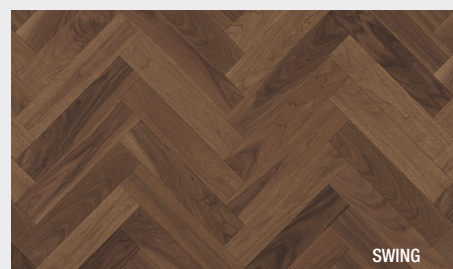

HERRINGBONE

SWING

Smoked Walnut Premium